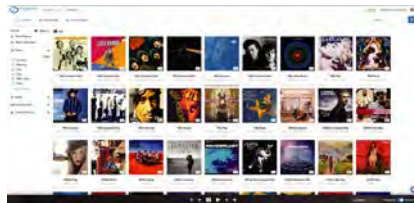

The #1-Rated Streaming Background Music for Business

Music That Matches Your Brand

DELIGHT YOUR CUSTOMERS, ENERGIZE YOUR EMPLOYEES

Pandora CloudCover is the #1-rated source for business music and messaging for retailers, used at tens of thousands of locations to set a brand vibe, increase dwell time, and improve employee productivity. Our service installs in minutes and scales seamlessly from one location to thousands without missing a beat. Millions of professionally curated, family-friendly song combinations are available, all at the most affordable monthly pricing. No long-term contracts are ever required.

MULTIPLE CUSTOMIZATION & MANAGEMENT OPTIONS:

Our service is simple to control and monitor using the Tune application from a laptop, phone, or tablet. A simple Internet connection is all it takes to stream family-friendly, clean music. A centralized dashboard gives you a real-time view of what music and messages are playing across every location.

CHOOSE FROM THREE EASY WAYS TO PERSONALIZE MUSIC FOR YOUR BUSINESS:

- Create your unique station with the AI-personalized music curator by choosing artists, songs, or albums that reflects your brand.
- Mix and match 220+ professionally curated stations.
- Get a custom soundtrack designed by our team of professional musicologists that perfectly represents your brand.

FEATURES

Affordable

A fraction of the cost of other music service providers

Versatile

Create stations, mix custom playlists, create dayparts, schedule and upload audio messages, and download management reports